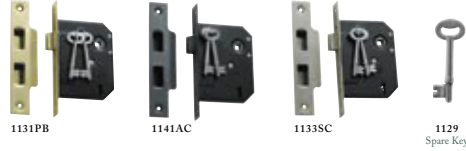

STANDARD 76mm - (BACKSET 57mm)