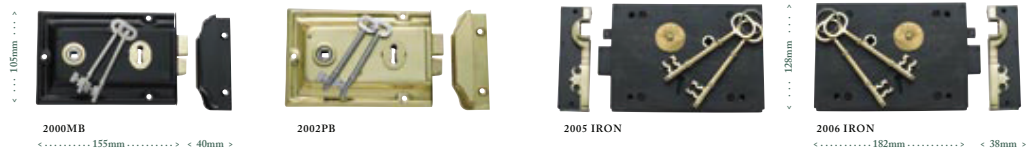

1198MB 1199MB 1196MB 1197MB
110mm x 30mm 120mm x 35mm

*Escutcheon supplied with 2005 & 2006 rim locks only

PRODUCT ABBREVIATION	PB Polished Brass	AF Antique Finish	CP Chrome Plate	SSF Stainless Steel Finish	PM Polished Metal
FINISH GUIDE	AC Antique Copper	EB Electro-plated Brass	SC Satin Chrome	MP Metallic paint	MB Matt Black

EXTERNAL - 5 LEVER LOCKS

High security
Made in the United Kingdom
Re-inforced steel pins
Anti pick curtain
Reversible tongues
Keyed alike or random keyed