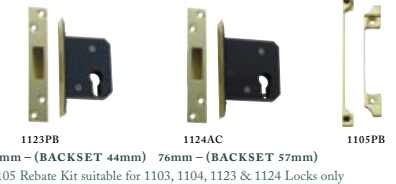

EURO PROFILE