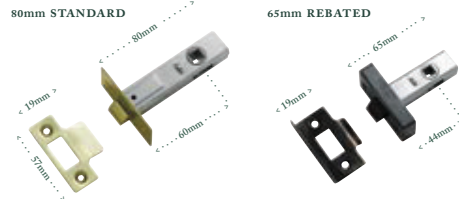

TUBE LATCHES

Single Sprung
Solid Brass Face & Striker Plates

STANDARD TUBE LATCHES - 80mm
(BACKSET 60mm)

STANDARD TUBE LATCHES - 65mm
(BACKSET 44mm)

LARGER STRIKER TUBE LATCHES - 80mm
(BACKSET 60mm) ONLY

PRIVACY TURNS

Locks & Latches

AVAILABLE FROM

INTERNAL - 3 LEVER LOCKS

Low security locks
Solid Brass Face & Striker Plates
Reversible tongues
Keyed alike or random keyed

STANDARD 63mm - (BACKSET 44mm)

STANDARD 76mm - (BACKSET 57mm)

EXTERNAL - 5 LEVER LOCKS

High security
Made in the United Kingdom
Re-inforced steel pins
Anti pick curtain
Reversible tongues
Keyed alike or random keyed

SKELETON KEY LOCKS 63mm - (BACKSET 44mm)

SKELETON KEY LOCKS 76mm - (BACKSET 57mm)

EURO PROFILE LOCKS 63mm - (BACKSET 44mm)

EURO PROFILE LOCKS 76mm - (BACKSET 57mm)

REBATE KITS to suit any of the above locks - suit left & right handed applications

C4 EURO CYLINDERS

DEADBOLTS Skeleton key