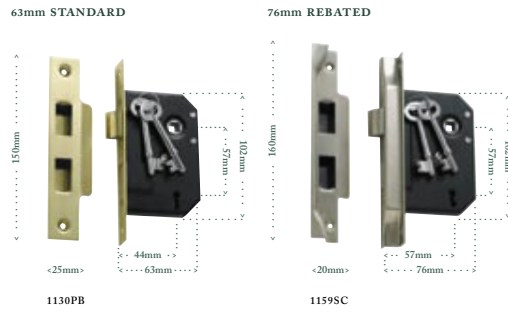

INTERNAL - 3 LEVER LOCKS

Low security locks
Solid Brass Face & Striker Plates
Reversible tongues
Keyed alike or random keyed