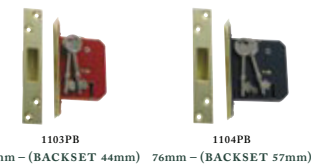

DEADBOLTS Skeleton key