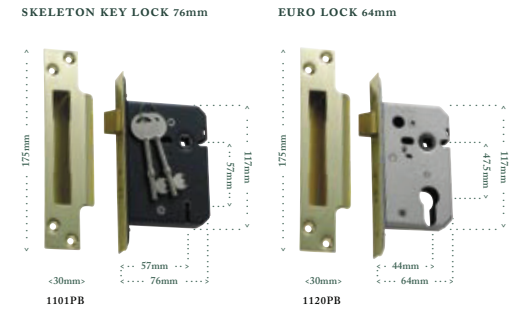

INTERNAL - 3 LEVER LOCKS

Low security locks
Solid Brass Face & Striker Plates
Reversible tongues
Keyed alike or random keyed

STANDARD 63mm - (BACKSET 44mm)

STANDARD 76mm - (BACKSET 57mm)

REBATED 63mm - (BACKSET 44mm)

REBATED 76mm - (BACKSET 57mm)

PRIVACY 63mm - (BACKSET 44mm)

PRIVACY 76mm - (BACKSET 57mm)

RIM LOCKS

Low security

PICTURED WITH IO2I MORTISE KNOB
Other knobs are available. Please refer to our Door Furniture Brochure

*Escutcheon supplied with 2005 & 2006 rim locks only

PRODUCT ABBREVIATION	PB Polished Brass	AF Antique Finish	CP Chrome Plate	SSF Stainless Steel Finish	PM Polished Metal
FINISH GUIDE	AC Antique Copper	EB Electro-plated Brass	SC Satin Chrome	MP Metallic paint	MB Matt Black

EXTERNAL - 5 LEVER LOCKS

High security
Made in the United Kingdom
Re-inforced steel pins
Anti pick curtain
Reversible tongues
Keyed alike or random keyed

SKELETON KEY LOCKS 63mm - (BACKSET 44mm)

SKELETON KEY LOCKS 76mm - (BACKSET 57mm)

EURO PROFILE LOCKS 63mm - (BACKSET 44mm)

EURO PROFILE LOCKS 76mm - (BACKSET 57mm)

C4 EURO CYLINDERS

DEADBOLTS Skeleton key

EURO PROFILE

FRENCH DOOR FASTENERS

PATIO BOLTS

PRODUCT ABBREVIATION	PB Polished Brass	AF Antique Finish	CP Chrome Plate	SSF Stainless Steel Finish	PM Polished Metal
FINISH GUIDE	AC Antique Copper	EB Electro-plated Brass	SC Satin Chrome	MP Metallic paint	MB Matt Black