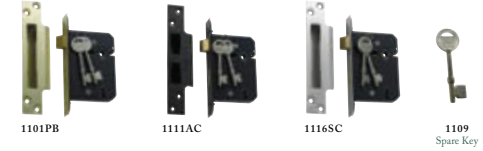

SKELETON KEY LOCKS 76mm - (BACKSET 57mm)