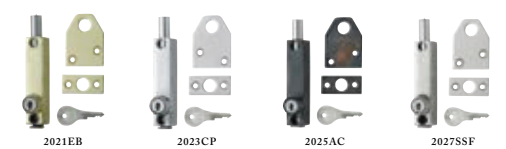

PATIO BOLTS

PRODUCT ABBREVIATION	PB Polished Brass	AF Antique Finish	CP Chrome Plate	SSF Stainless Steel Finish	PM Polished Metal
FINISH GUIDE	AC Antique Copper	EB Electro-plated Brass	SC Satin Chrome	MP Metallic paint	MB Matt Black