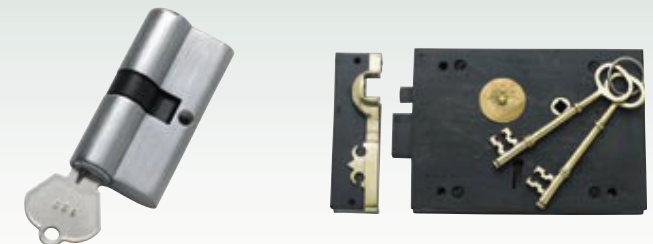

TUBE LATCHES

Single Sprung
Solid Brass Face & Striker Plates

STANDARD TUBE LATCHES - 80mm
(BACKSET 60mm)

STANDARD TUBE LATCHES - 65mm
(BACKSET 44mm)

LARGER STRIKER TUBE LATCHES - 80mm
(BACKSET 60mm) ONLY

PRIVACY TURNS

PRIVACY SNIBS

ESCUTCHEONS

SCREEN DOOR LATCHES

WINDOW LOCKS

PRODUCT ABBREVIATION	PB Polished Brass	AF Antique Finish	CP Chrome Plate	SSF Stainless Steel Finish	PM Polished Metal
FINISH GUIDE	AC Antique Copper	EB Electro-plated Brass	SC Satin Chrome	MP Metallic paint	MB Matt Black

Locks & Latches

AVAILABLE FROM

INTERNAL - 3 LEVER LOCKS

Low security locks
Solid Brass Face & Striker Plates
Reversible tongues
Keyed alike or random keyed

STANDARD 63mm - (BACKSET 44mm)

STANDARD 76mm - (BACKSET 57mm)

EXTERNAL - 5 LEVER LOCKS

High security
Made in the United Kingdom
Re-inforced steel pins
Anti pick curtain
Reversible tongues
Keyed alike or random keyed

SKELETON KEY LOCKS 63mm - (BACKSET 44mm)

SKELETON KEY LOCKS 76mm - (BACKSET 57mm)