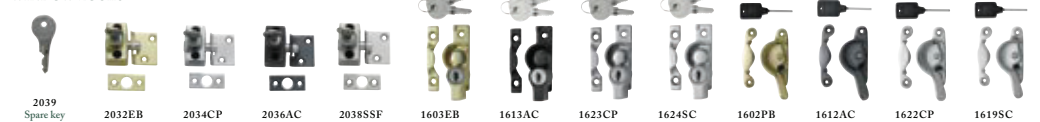

TUBE LATCHES

Single Sprung
Solid Brass Face & Striker Plates

STANDARD TUBE LATCHES - 80mm
(BACKSET 60mm)

STANDARD TUBE LATCHES - 65mm
(BACKSET 44mm)

LARGER STRIKER TUBE LATCHES - 80mm
(BACKSET 60mm) ONLY

PRIVACY TURNS

PRIVACY SNIBS

ESCUTCHEONS

SCREEN DOOR LATCHES

WINDOW LOCKS

PRODUCT ABBREVIATION	PB Polished Brass	AF Antique Finish	CP Chrome Plate	SSF Stainless Steel Finish	PM Polished Metal
FINISH GUIDE	AC Antique Copper	EB Electro-plated Brass	SC Satin Chrome	MP Metallic paint	MB Matt Black

Locks & Latches

AVAILABLE FROM

INTERNAL - 3 LEVER LOCKS

Low security locks
Solid Brass Face & Striker Plates
Reversible tongues
Keyed alike or random keyed

STANDARD 63mm - (BACKSET 44mm)

STANDARD 76mm - (BACKSET 57mm)

EURO PROFILE LOCKS 63mm - (BACKSET 44mm)

EURO PROFILE LOCKS 76mm - (BACKSET 57mm)

REBATE KITS to suit any of the above locks - suit left & right handed applications

C4 EURO CYLINDERS

DEADBOLTS Skeleton key